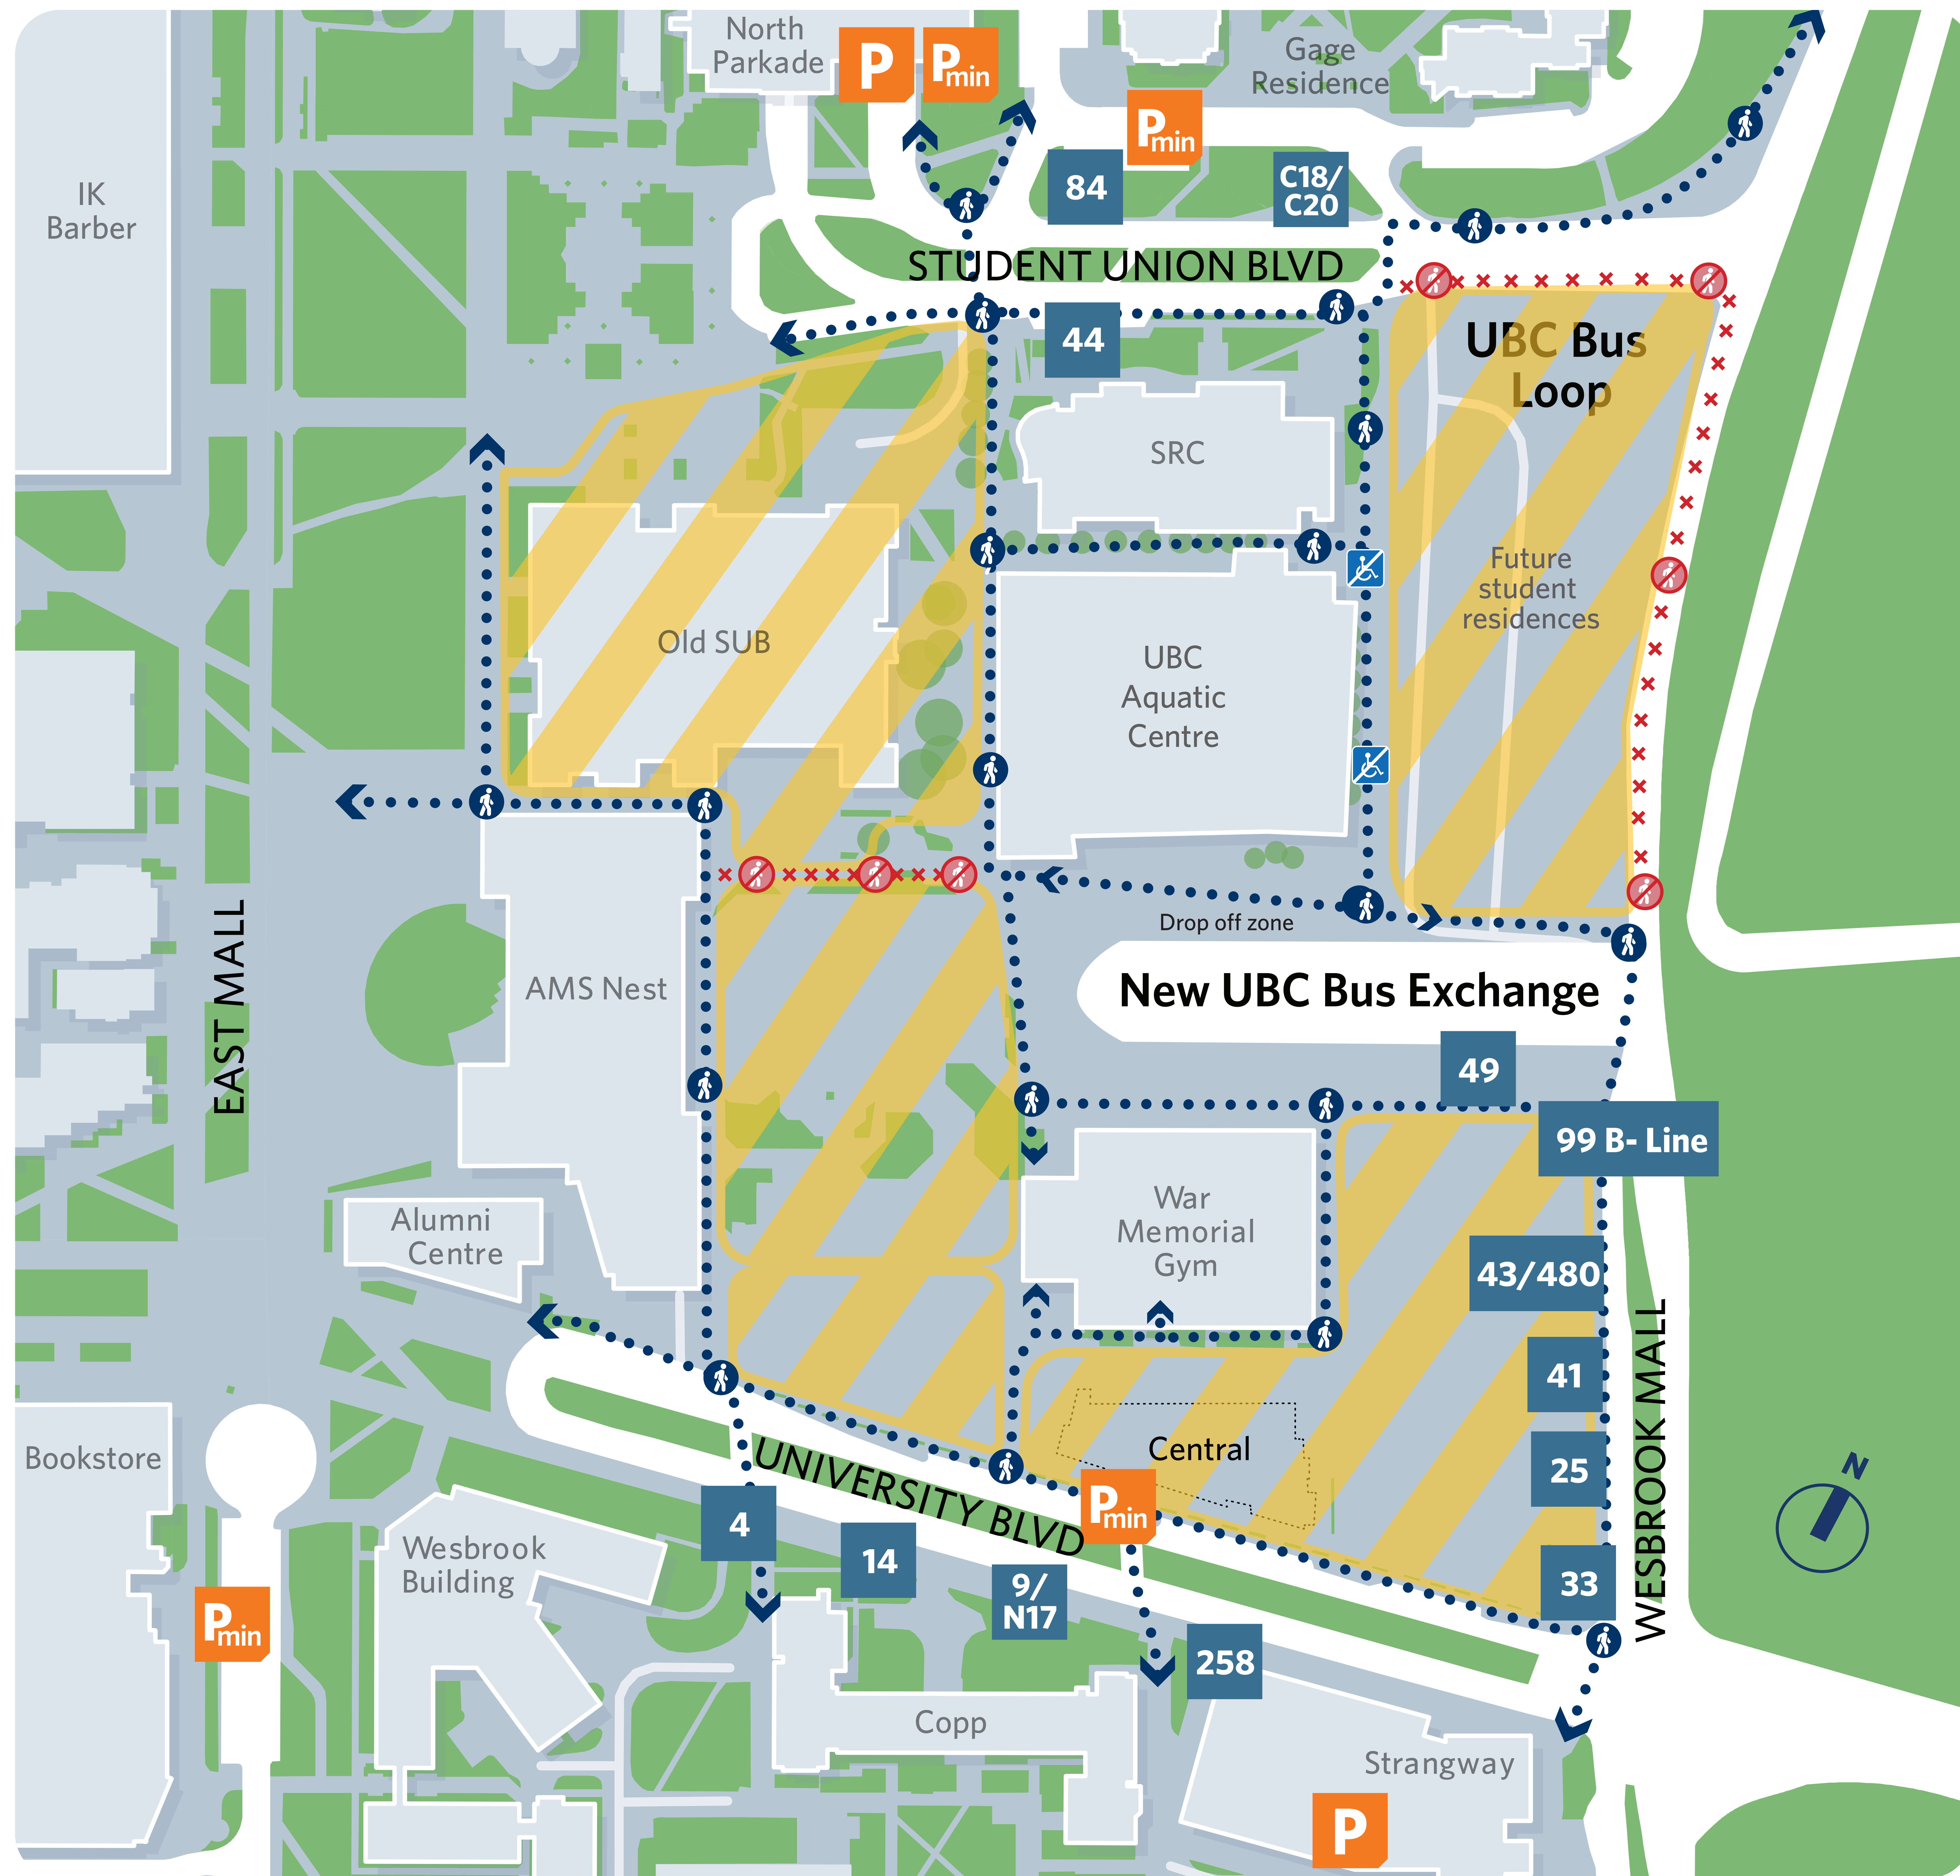

Pedestrian route changes in the U Boulevard area: March 6 - May 2017

Changes in the Area

 The New UBC Bus Exchange is now open for drop-offs only. The sidewalks along Student Union Blvd and Wesbrook Mall are now closed.

Pedestrian detour routes are shown in the map.

Legend

-  Pedestrian routes
-  No pedestrian access
-  No wheelchair access
-  Construction sites
-  Bus stops
-  Public parking
-  Short term parking

Part of UBC's commitment to create an outstanding academic experience supported by a complete community where people can live, work, learn and play on its Vancouver Campus.